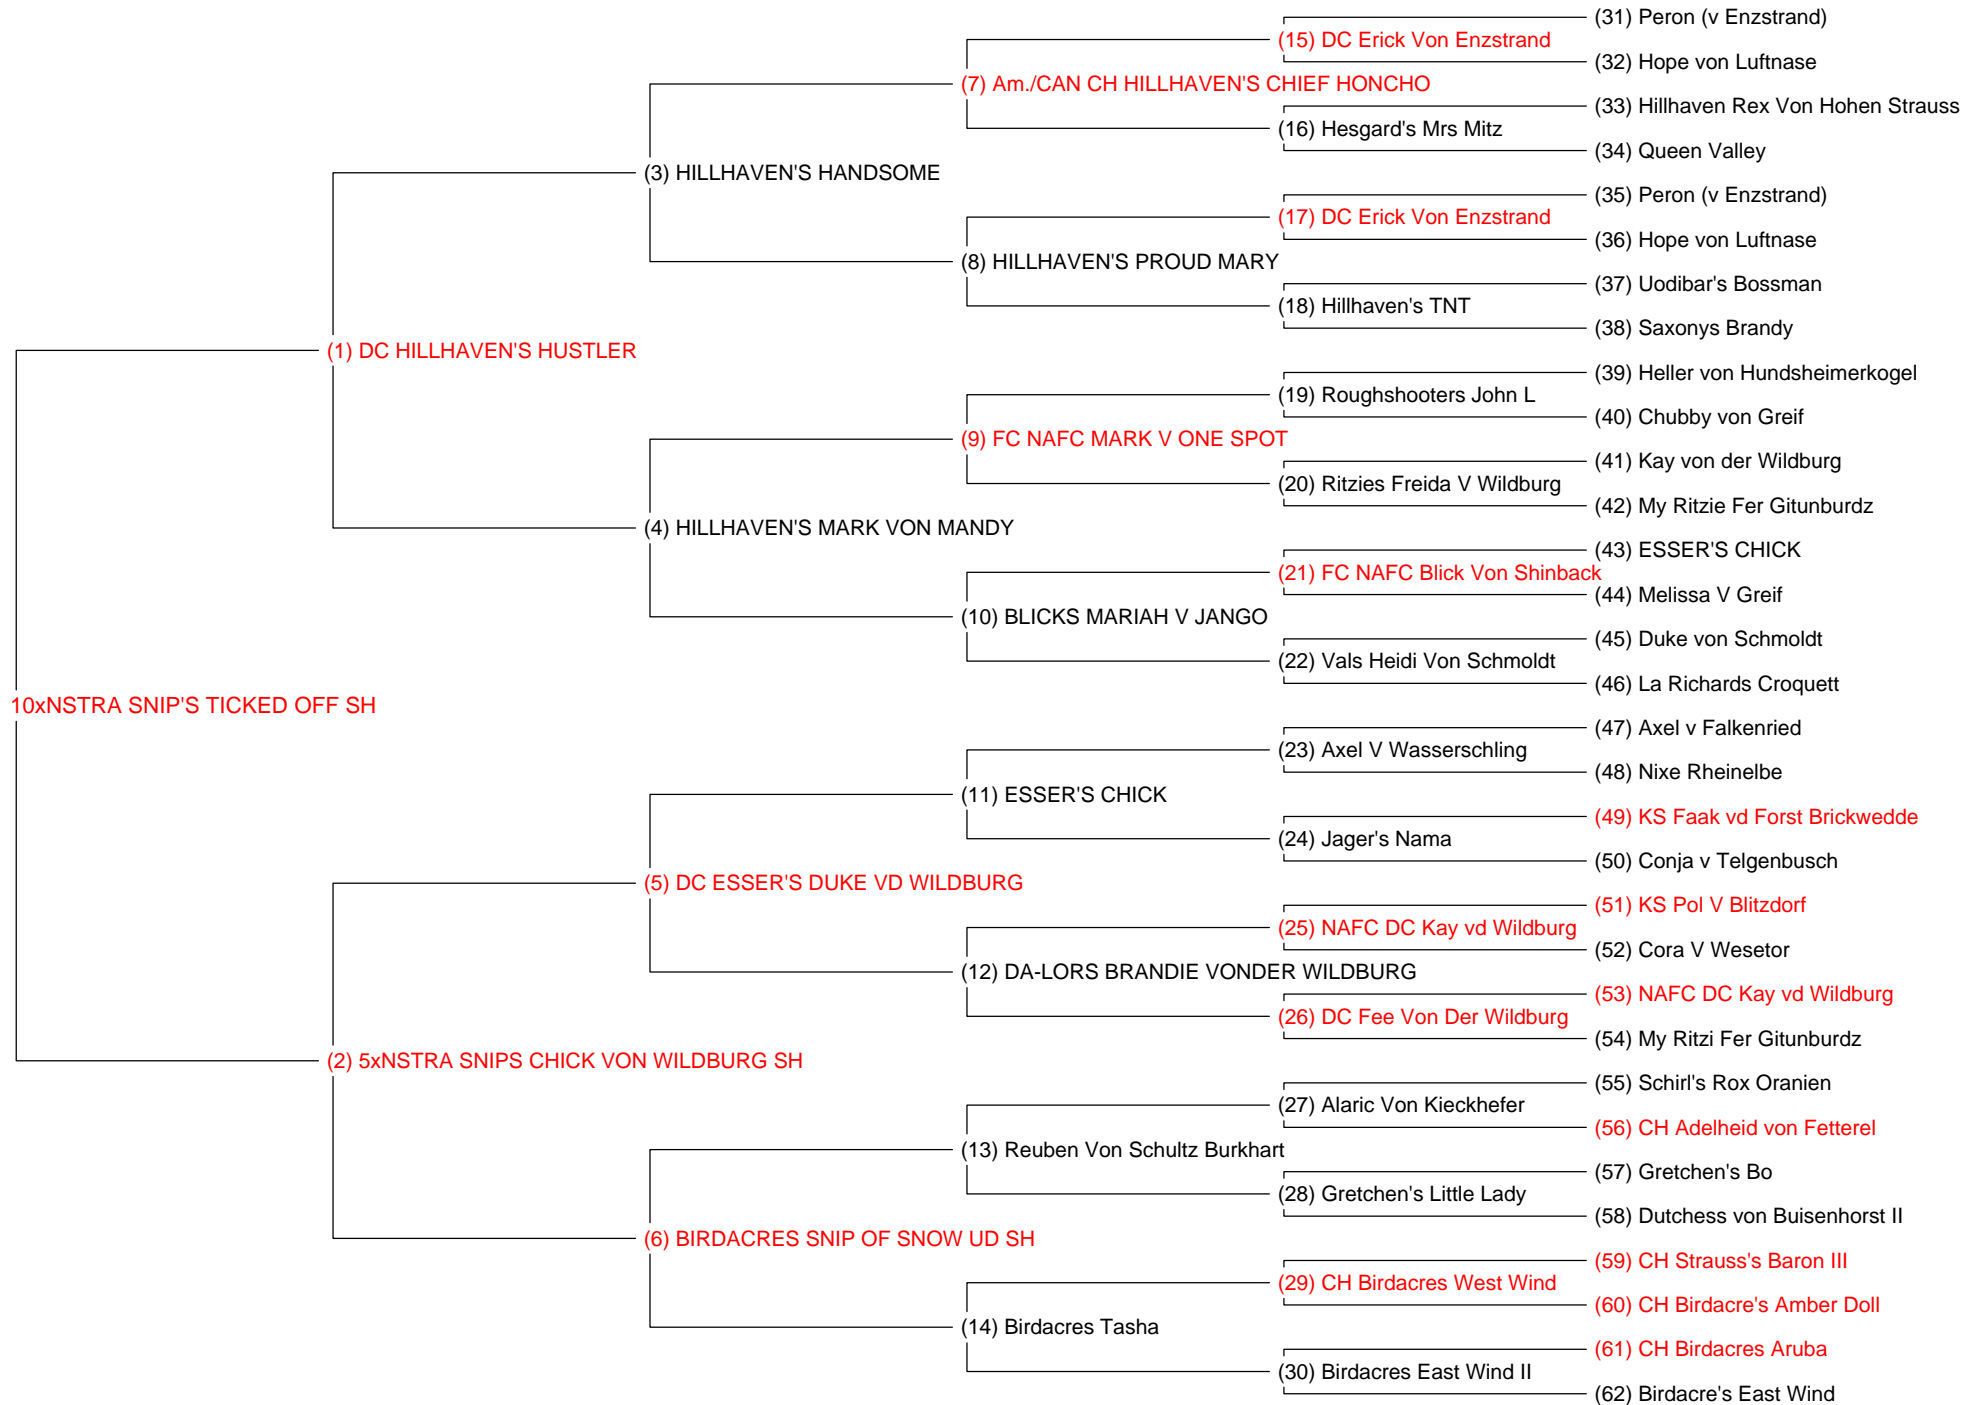

Pedigree of 10xNSTRA SNIP'S TICKED OFF SH (dog)

Highlights of Animals in Pedigree of 10xNSTRA SNIP'S TICKED OFF SH

- (1) DC HILLHAVEN'S HUSTLER
 - 1991 Dual Sire of the Year
 - 1992 Hunt TEst Sire of the Year
 - 1994 Dual Sire of the Year
 - 1995 Obedience Sire of the Year (2 way tie)
 - 1995 Hunt Test Sire of the Year
 - 1998 Agility Sire of the Year
 - 2009 GSPCA Hall of Fame